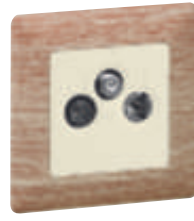

## TV sockets with cover plate

7 533 52 + 7 541 31  
(Aluminium)

7 531 61 + 7 540 01  
(White)

7 531 64 + 7 540 81  
(Lime)

7 532 64 + 7 541 81  
(Light wood)

Valena In'Matic mechanisms supplied with cover plates and support frames. To be equipped with plates  
Supplied with mounted dust protection transparent shield  
Flowpack packaging: robust protection to ensure optimum operation

Pack	Cat.Nos	Star architecture TV sockets
		<p>For DVBT, Cablecast and satellite installation UHD TV compatible Class A shielded star socket LTE Ready (4G protected) Recommended coaxial cable: 17 VATC Star cabling (1 socket = 1 cable to antenna, splitter or multiswitch) Visual check of the connection Meet EN 50083-4 and EN 50083-2 European directive TV male connector (Ø9.5 mm): 0-862 MHz R female connector (Ø9.5 mm): 87.5 - 108 MHz SAT "F" type connector: 950-2400 MHz</p> <p><b>TV-R-SAT sockets</b> Low attenuation: 1.5 dB</p>
5	7 531 52	White
5	7 532 52	Ivory
5	7 533 52	Aluminium
		<p><b>Male TV sockets</b> Low attenuation: 1 dB</p>
5	7 531 51	White
5	7 532 51	Ivory
5	7 533 51	Aluminium