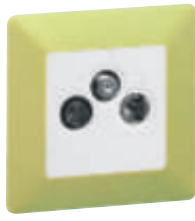

## TV sockets with cover plate

7 533 52 + 7 541 31  
(Aluminium)

7 531 61 + 7 540 01  
(White)

7 531 64 + 7 540 81  
(Lime)

7 532 64 + 7 541 81  
(Light wood)

Valena In'Matic mechanisms supplied with cover plates and support frames. To be equipped with plates  
Supplied with mounted dust protection transparent shield  
Flowpack packaging: robust protection to ensure optimum operation

Pack	Cat.Nos	Star architecture TV sockets
		<p>For DVBT, Cablecast and satellite installation UHD TV compatible Class A shielded star socket LTE Ready (4G protected) Recommended coaxial cable: 17 VATC Star cabling (1 socket = 1 cable to antenna, splitter or multiswitch) Visual check of the connection Meet EN 50083-4 and EN 50083-2 European directive TV male connector (Ø9.5 mm): 0-862 MHz R female connector (Ø9.5 mm): 87.5 - 108 MHz SAT "F" type connector: 950-2400 MHz</p> <p><b>TV-R-SAT sockets</b> Low attenuation: 1.5 dB</p>
5	7 531 52	White
5	7 532 52	Ivory
5	7 533 52	Aluminium
		<p><b>Male TV sockets</b> Low attenuation: 1 dB</p>
5	7 531 51	White
5	7 532 51	Ivory
5	7 533 51	Aluminium